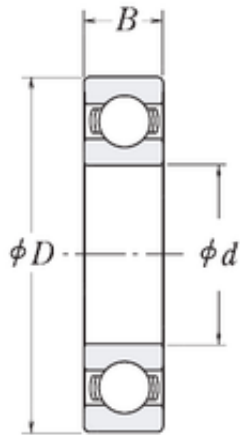

RES Bearing import&export co.,ltd

RHP MJ5/8 deep groove ball bearings

Bearing No. MJ5/8

Size	15.875x46.0375x15.875 mm
Bore Diameter	15,875 mm
Outer Diameter	46,0375 mm
Width	15,875 mm
d	15,875 mm
D	46,0375 mm
B	15,875 mm
C	15,875 mm
Weight	0,117 Kg
Basic dynamic load rating (C)	12,6 kN
Basic static load rating (C0)	5,6 kN
(Grease) Lubrication Speed	16500 r/min

MJ5/8 Bearing 2D drawings and 3D CAD models