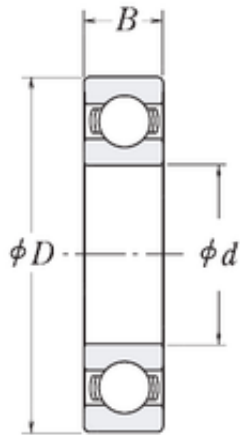

RES Bearing import&export co.,ltd

RHP XLJ9 deep groove ball bearings

Bearing No. XLJ9

Size	228.6x304.8x38.1 mm
Bore Diameter	228,6 mm
Outer Diameter	304,8 mm
Width	38,1 mm
d	228,6 mm
D	304,8 mm
B	38,1 mm
C	38,1 mm
Weight	7,85 Kg
Basic dynamic load rating (C)	110 kN
Basic static load rating (C0)	128 kN
(Grease) Lubrication Speed	850 r/min

XLJ9 Bearing 2D drawings and 3D CAD models