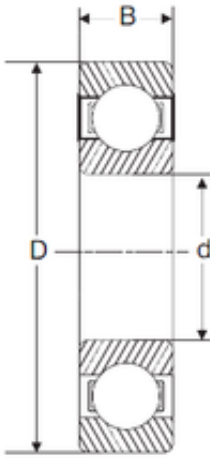

### SIGMA 6321 deep groove ball bearings

Bearing No. 6321

Size	105x225x49 mm
Bore Diameter	105 mm
Outer Diameter	225 mm
Width	49 mm
d	105 mm
D	225 mm
B	49 mm
C	49 mm

6321 Bearing 2D drawings and 3D CAD models