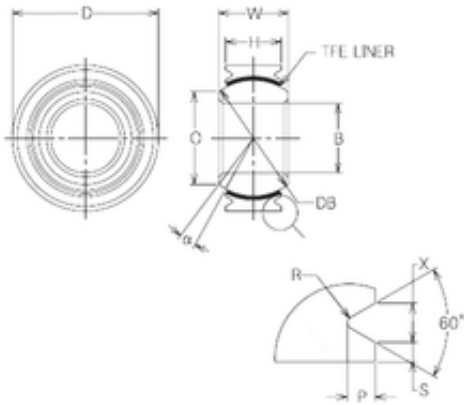

NMB MBT12V plain bearings

Bearing No. MBT12V

Size	12x25x13 mm
Bore Diameter	12 mm
Outer Diameter	25 mm
Width	13 mm
d	12 mm
D	25 mm
B	13 mm
C	10 mm
P	1,5 mm
Db	19,844 mm
X	2 mm
O	15 mm
B	12 mm
D	25 mm
H	10 mm
R	0,5 mm
S	0,7 mm
W	13 mm
Angle	10 °
Weight	0,032 Kg
Basic dynamic load rating (C)	33,34 kN
Static load rating radial (C0)	74,53 kN

MBT12V Bearing 2D drawings and 3D CAD models