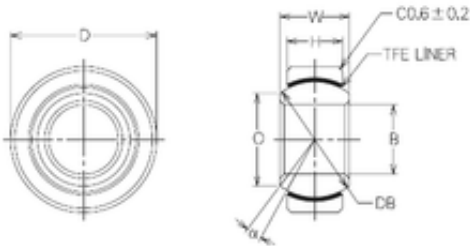

NMB MBT5 plain bearings

Bearing No. MBT5

Size	5x14.5x7 mm
Bore Diameter	5 mm
Outer Diameter	14,5 mm
Width	7 mm
d	5 mm
D	14,5 mm
B	7 mm
C	5,5 mm
Db	10,319 mm
O	7,6 mm
B	5 mm
D	14,5 mm
H	5,5 mm
W	7 mm
Angle	10 °
Weight	0,007 Kg
Basic dynamic load rating (C)	8,72 kN
Static load rating radial (C0)	18,63 kN

MBT5 Bearing 2D drawings and 3D CAD models