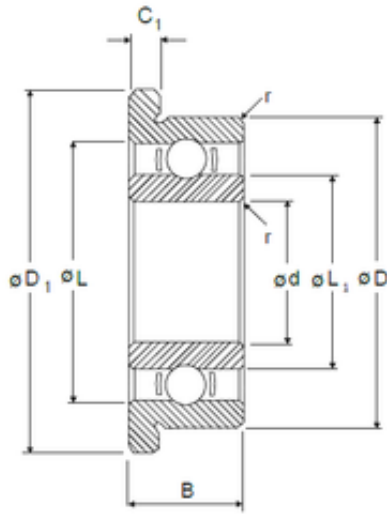

## NMB RF-1340 deep groove ball bearings

Bearing No. RF-1340

Size	4x13x5 mm
Bore Diameter	4 mm
Outer Diameter	13 mm
Width	5 mm
d	4 mm
D	13 mm
B	5 mm
C	5 mm
r min.	0,2 mm
C1	1 mm
D1	15 mm
L	11,04 mm
L1	7 mm
Basic dynamic load rating (C)	1,306 kN

RF-1340 Bearing 2D drawings and 3D CAD models