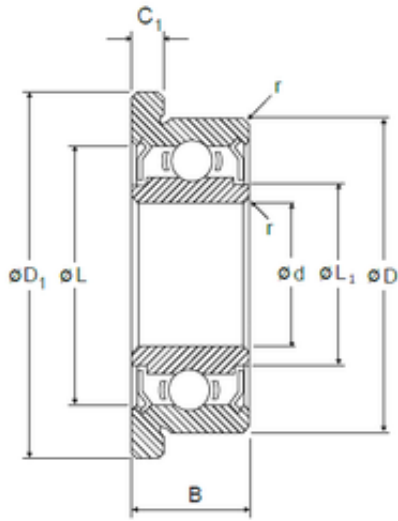

## NMB LF-730ZZ deep groove ball bearings

Bearing No. LF-730ZZ

Size	3x7x3 mm
Bore Diameter	3 mm
Outer Diameter	7 mm
Width	3 mm
d	3 mm
D	7 mm
B	3 mm
C	3 mm
r min.	0,1 mm
C1	0,8 mm
D1	8,1 mm
L	6,13 mm
L1	4,1 mm
Basic dynamic load rating (C)	0,384 kN

LF-730ZZ Bearing 2D drawings and 3D CAD models