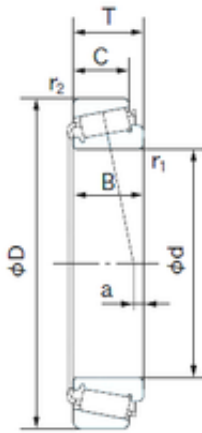

RES Bearing import&export co.,ltd

Timken SKF NSK NTN Koyo Bearing NACHI
 15117/15250 02474A/02420A 14118as/14276
 26118/26283 ...

Bearing No. 15117/15250

Size	30x63.500x20.638 mm
Bore Diameter	30.000 mm
Outer Diameter	63.500 mm
Width	20.638 mm
d	30.000 mm
D	63.500 mm
T	20.638 mm
B	20.638 mm
C	15.875 mm
a	5.8 mm
r1 min.	1.3 mm
r2 min.	1.3 mm
Weight	0,294 Kg
Basic dynamic load rating (C)	45000 kN
Basic static load rating (C0)	54500 kN
(Grease) Lubrication Speed	6000 r/min
(Oil) Lubrication Speed	8000 r/min
Calculation factor (e)	0.35
Calculation factor (Y0)	0.94

15117/15250 Bearing 2D drawings and 3D CAD models