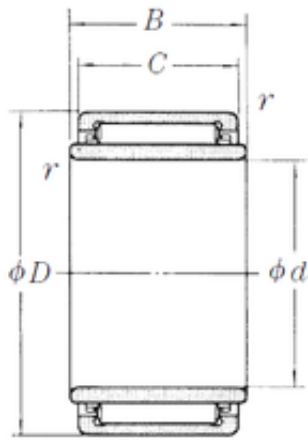

### NSK LM10012026-1 needle roller bearings

Bearing No. LM10012026-1

|                               |              |
|-------------------------------|--------------|
| Size                          | 90x120x26 mm |
| Bore Diameter                 | 90 mm        |
| Outer Diameter                | 120 mm       |
| Width                         | 26 mm        |
| d                             | 90 mm        |
| Fw                            | 100 mm       |
| D                             | 120 mm       |
| B                             | 26 mm        |
| C                             | 26 mm        |
| r min.                        | 1 mm         |
| Weight                        | 0,81 Kg      |
| Basic dynamic load rating (C) | 86 kN        |
| Basic static load rating (C0) | 168 kN       |