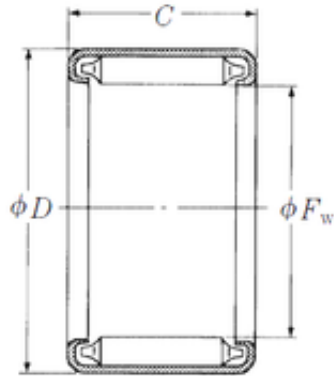

RES Bearing import&export co.,ltd

NSK NFH-222A needle roller bearings

Bearing No. NFH-222A

Size	24x31x25 mm
Bore Diameter	24 mm
Outer Diameter	31 mm
Width	25 mm
Fw	24 mm
D	31 mm
C	25 mm
Weight	0,045 Kg
Basic dynamic load rating (C)	31,5 kN

NFH-222A Bearing 2D drawings and 3D CAD models