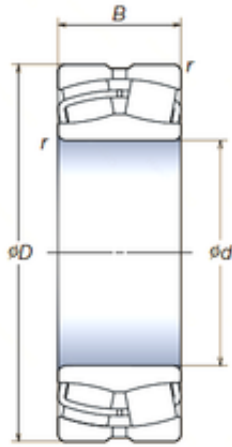

RES Bearing import&export co.,ltd

NSK 24034SWRCg2E4 spherical roller bearings

Bearing No. 24034SWRCg2E4

Size	170x260x90 mm
Bore Diameter	170 mm
Outer Diameter	260 mm
Width	90 mm
d	170 mm
D	260 mm
B	90 mm
C	90 mm
r min.	2,1 mm
Basic dynamic load rating (C)	825 kN

24034SWRCg2E4 Bearing 2D drawings and 3D CAD models